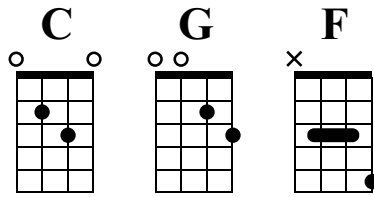

Yankee Doodle

Tabbed by Magnus Martin

VERSE

C **G**

T	4	3	3	5	0	1	3	0	5
A	4								
B									

Yan- Father kee and Doo- I dle went went down to to town camp,

C **G**

T	2	3	3	5	0	3	2
A							
B							

T	6	2	5	0	2	7	3	3
A								
B								

called As it thick m- as aca- ro- ni.
As thick as a hasty pud- ding.

CHORUS

F

8 9

Yan- kee Doo- dle, keep it up!

Detailed description: This block shows the first two measures of the chorus. Measure 8 starts with a barre at the 8th fret. The notes are 0 (open), 3 (3rd fret), 0 (open), 5 (5th fret), 0 (open), 2 (2nd fret), and 3 (3rd fret). Measure 9 starts with a barre at the 9th fret. The notes are 0 (open), 2 (2nd fret), 3 (3rd fret), and a double bar line. The lyrics are 'Yan- kee Doo- dle, keep it up!'.

C

10 11

Yan- kee Doo- dle dan- dy!

Detailed description: This block shows measures 10 and 11. Measure 10 starts with a barre at the 10th fret. The notes are 5 (5th fret), 0 (open), 5 (5th fret), 3 (3rd fret), 5 (5th fret), and 3 (3rd fret). Measure 11 starts with a barre at the 11th fret. The notes are 2 (2nd fret) and 5 (5th fret). The lyrics are 'Yan- kee Doo- dle dan- dy!'.

C

14 15

with the girls be han- dy!

Detailed description: This block shows measures 14 and 15. Measure 14 starts with a barre at the 14th fret. The notes are 5 (5th fret), 3 (3rd fret), 2 (2nd fret), 5 (5th fret), 3 (3rd fret), and 2 (2nd fret). Measure 15 starts with a barre at the 15th fret. The notes are 3 (3rd fret) and 3 (3rd fret). The lyrics are 'with the girls be han- dy!'.