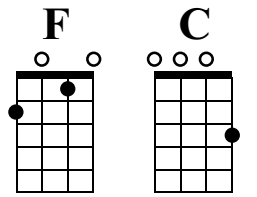

Tom Dooley

Tabbed by Magnus Martin

1 **F**

4/4

0 0 0 2 1 0 0

Hang down your head Tom Doo- ley,

Detailed description: This is the first measure of the guitar tab. It is in 4/4 time and starts with an F chord. The notes are: 0 (open), 0 (open), 0 (open), 2 (second fret), 1 (first fret), 0 (open), and 0 (open). The lyrics are 'Hang down your head Tom Doo- ley,'.

3 **C**

0 0 0 2 1 3

hang down your head and cry

Detailed description: This is the third measure of the guitar tab. It starts with a C chord. The notes are: 0 (open), 0 (open), 0 (open), 2 (second fret), 1 (first fret), and 3 (third fret). The lyrics are 'hang down your head and cry'.

5

0 0 0 2 1 3 3

Hang down your head Tom Doo- ley

Detailed description: This is the fifth measure of the guitar tab. The notes are: 0 (open), 0 (open), 0 (open), 2 (second fret), 1 (first fret), 3 (third fret), and 3 (third fret). The lyrics are 'Hang down your head Tom Doo- ley'.

7 **F**

3 3 0 1 2 1

Poor boy you're bound to die.

Detailed description: This is the seventh measure of the guitar tab. It starts with an F chord. The notes are: 3 (third fret), 3 (third fret), 0 (open), 1 (first fret), 2 (second fret), and 1 (first fret). The lyrics are 'Poor boy you're bound to die.'.