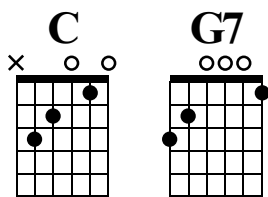

# Go Tell Aunt Rhody

Tabbed by Magnus Martin

**C**

4/4

Go tell Aunt Rho- dy,

0 0 0 1 1

T  
A  
B

**G7** **C**

2 3

Go tell Aunt Rho - dy,

3 3 1 0 3 1

T  
A  
B

4 5

Go tell Aunt Rho- dy The

3 3 1 0 0 0

T  
A  
B