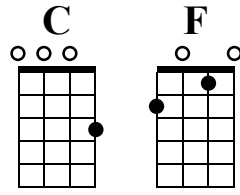

You Are My Sunshine

Traditional

1

TAB 4/4

C

2

TAB

3

8

TAB

9

F

The image contains nine lines of guitar tablature for the song 'You Are My Sunshine'. Each line represents a measure of music. The first line starts with a 4/4 time signature and a C chord. The second line starts with a 2-measure rest, followed by a C chord. The third line starts with a 3-measure rest, followed by an F chord. The fourth line starts with a 4-measure rest, followed by a C chord. The fifth line starts with a 5-measure rest, followed by an F chord. The sixth line starts with a 6-measure rest, followed by a C chord. The seventh line starts with a 7-measure rest, followed by an F chord. The eighth line starts with an 8-measure rest, followed by a C chord. The ninth line starts with a 9-measure rest, followed by an F chord. The tablature uses numbers 0-3 to indicate frets and includes symbols for bends (V), vibrato (gamma), and slurs.